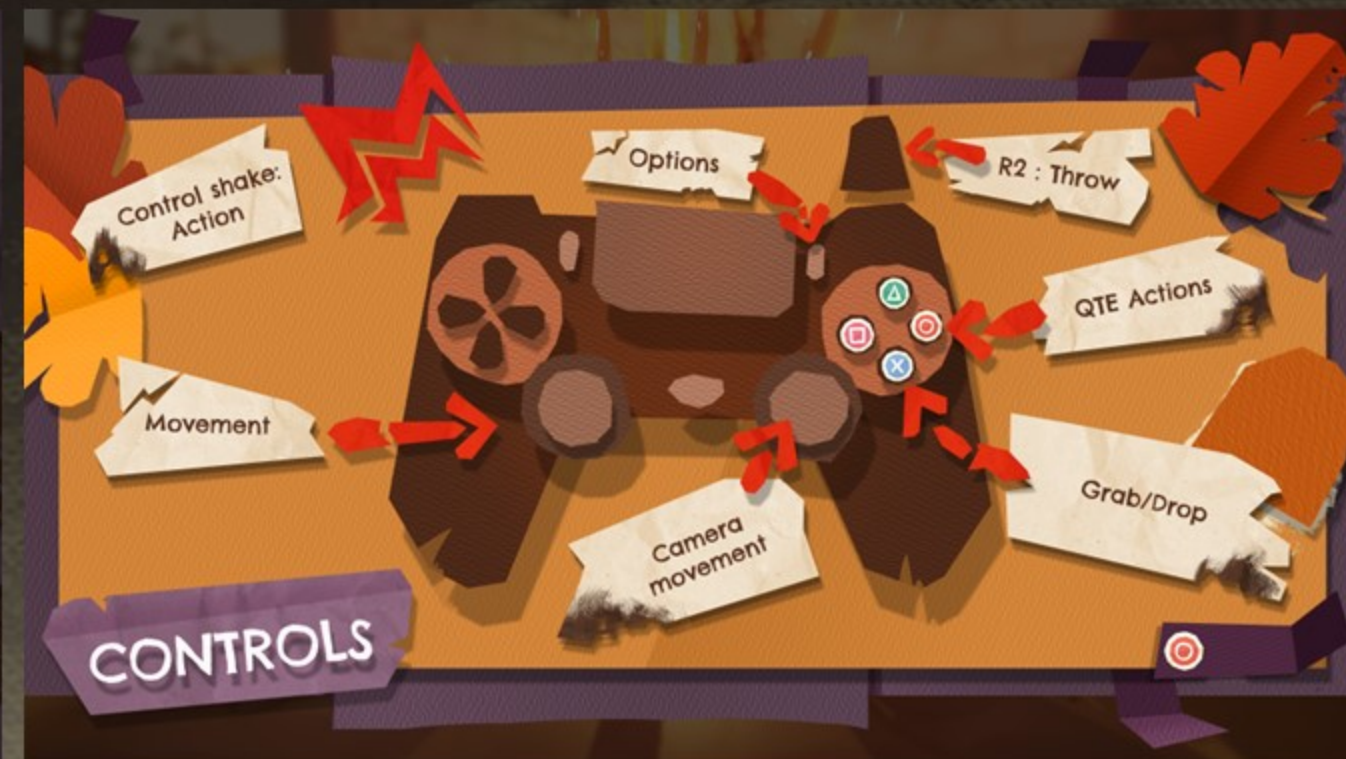

User Interface